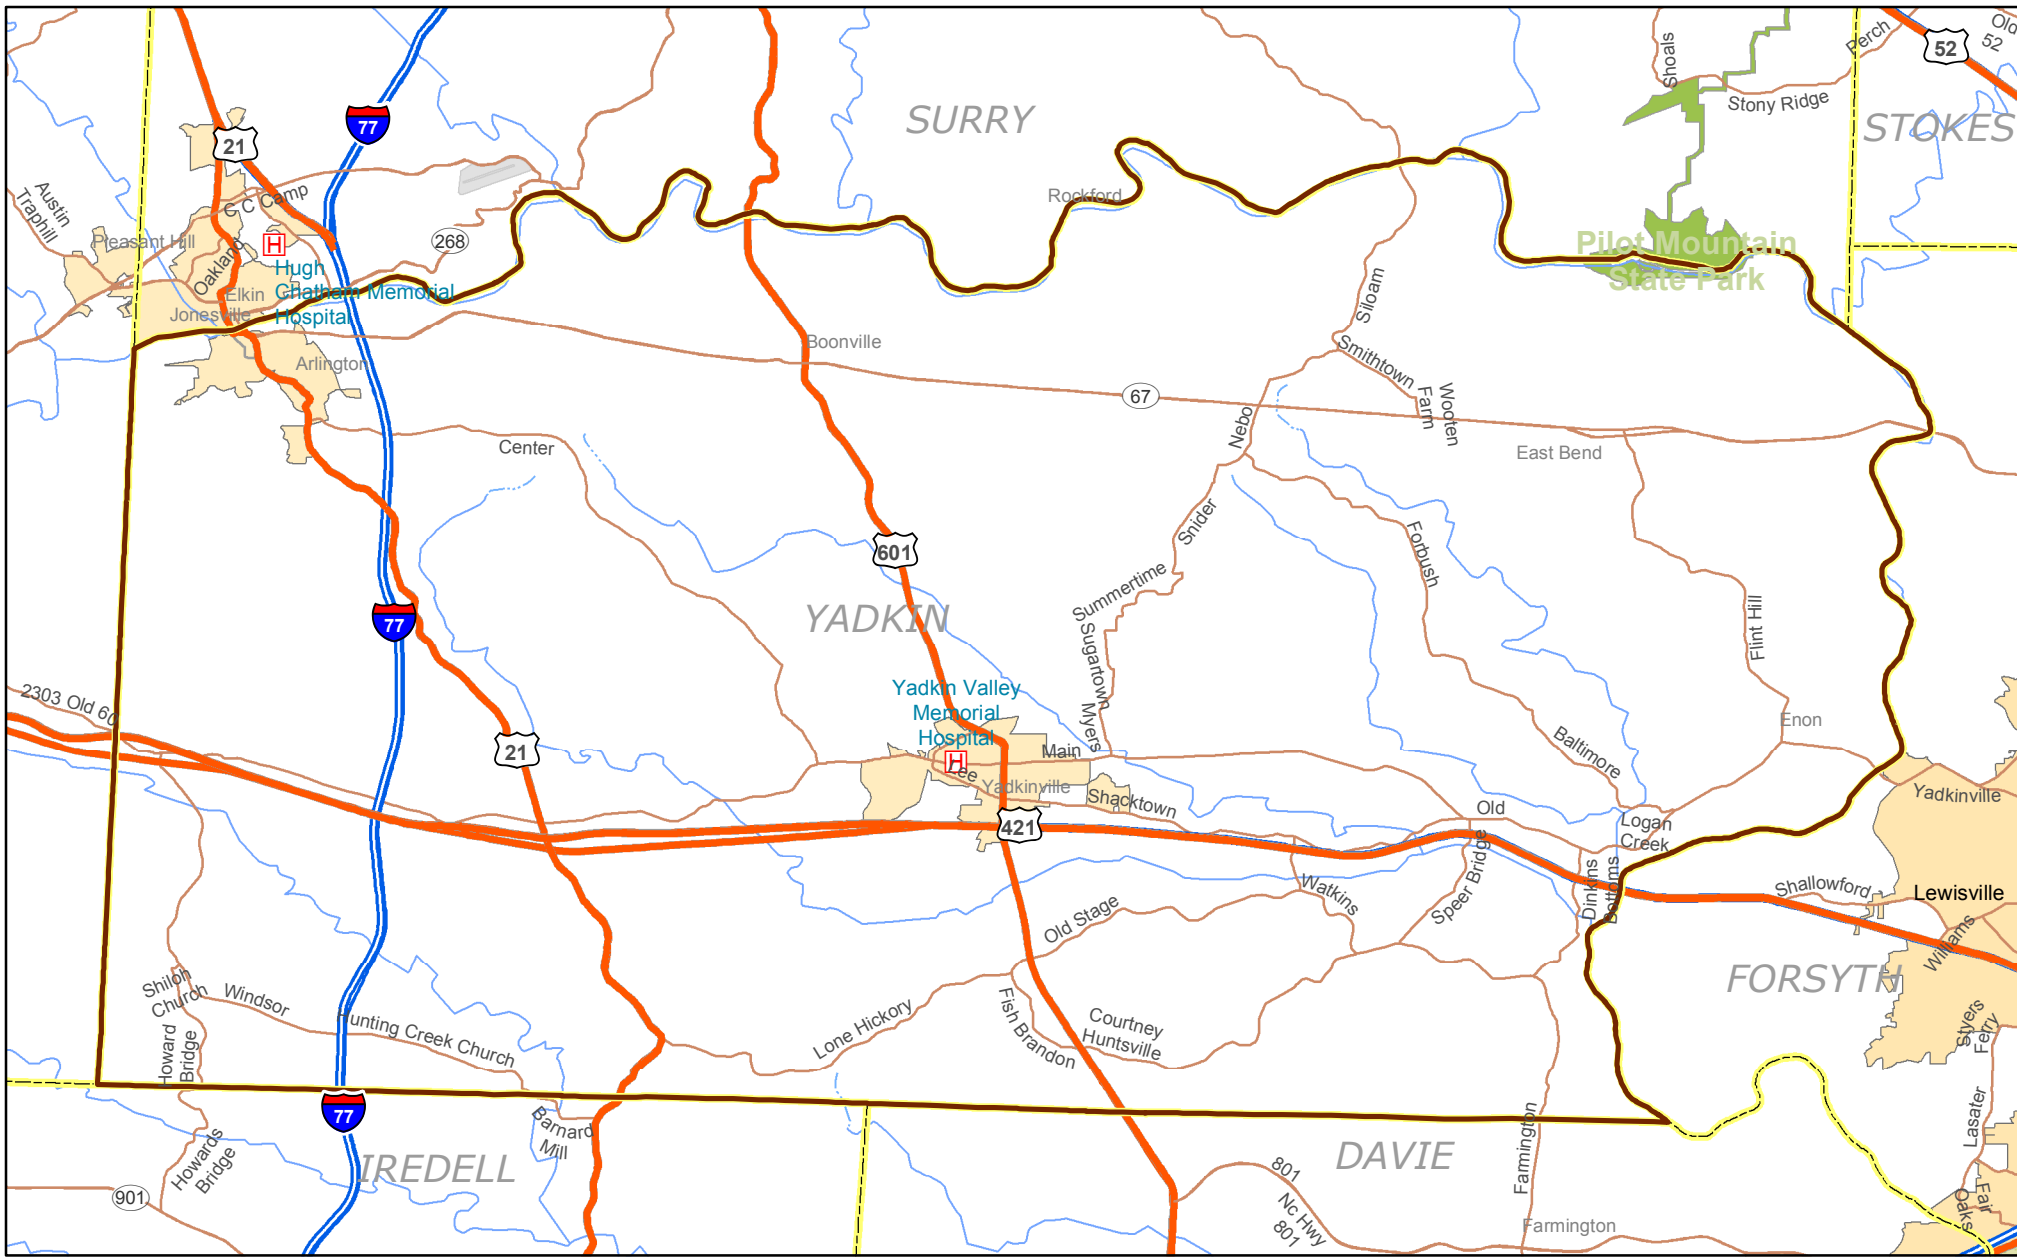

Yadkin County, North Carolina

Legend

14,000,001 - 43,130,585	Public University	Interstate
3,000,001 - 14,000,000	Private University	US Route
0 - 3,000,000	NC Community Colleges	NC Route
Hospital	Major Railroad Lines	County Boundary