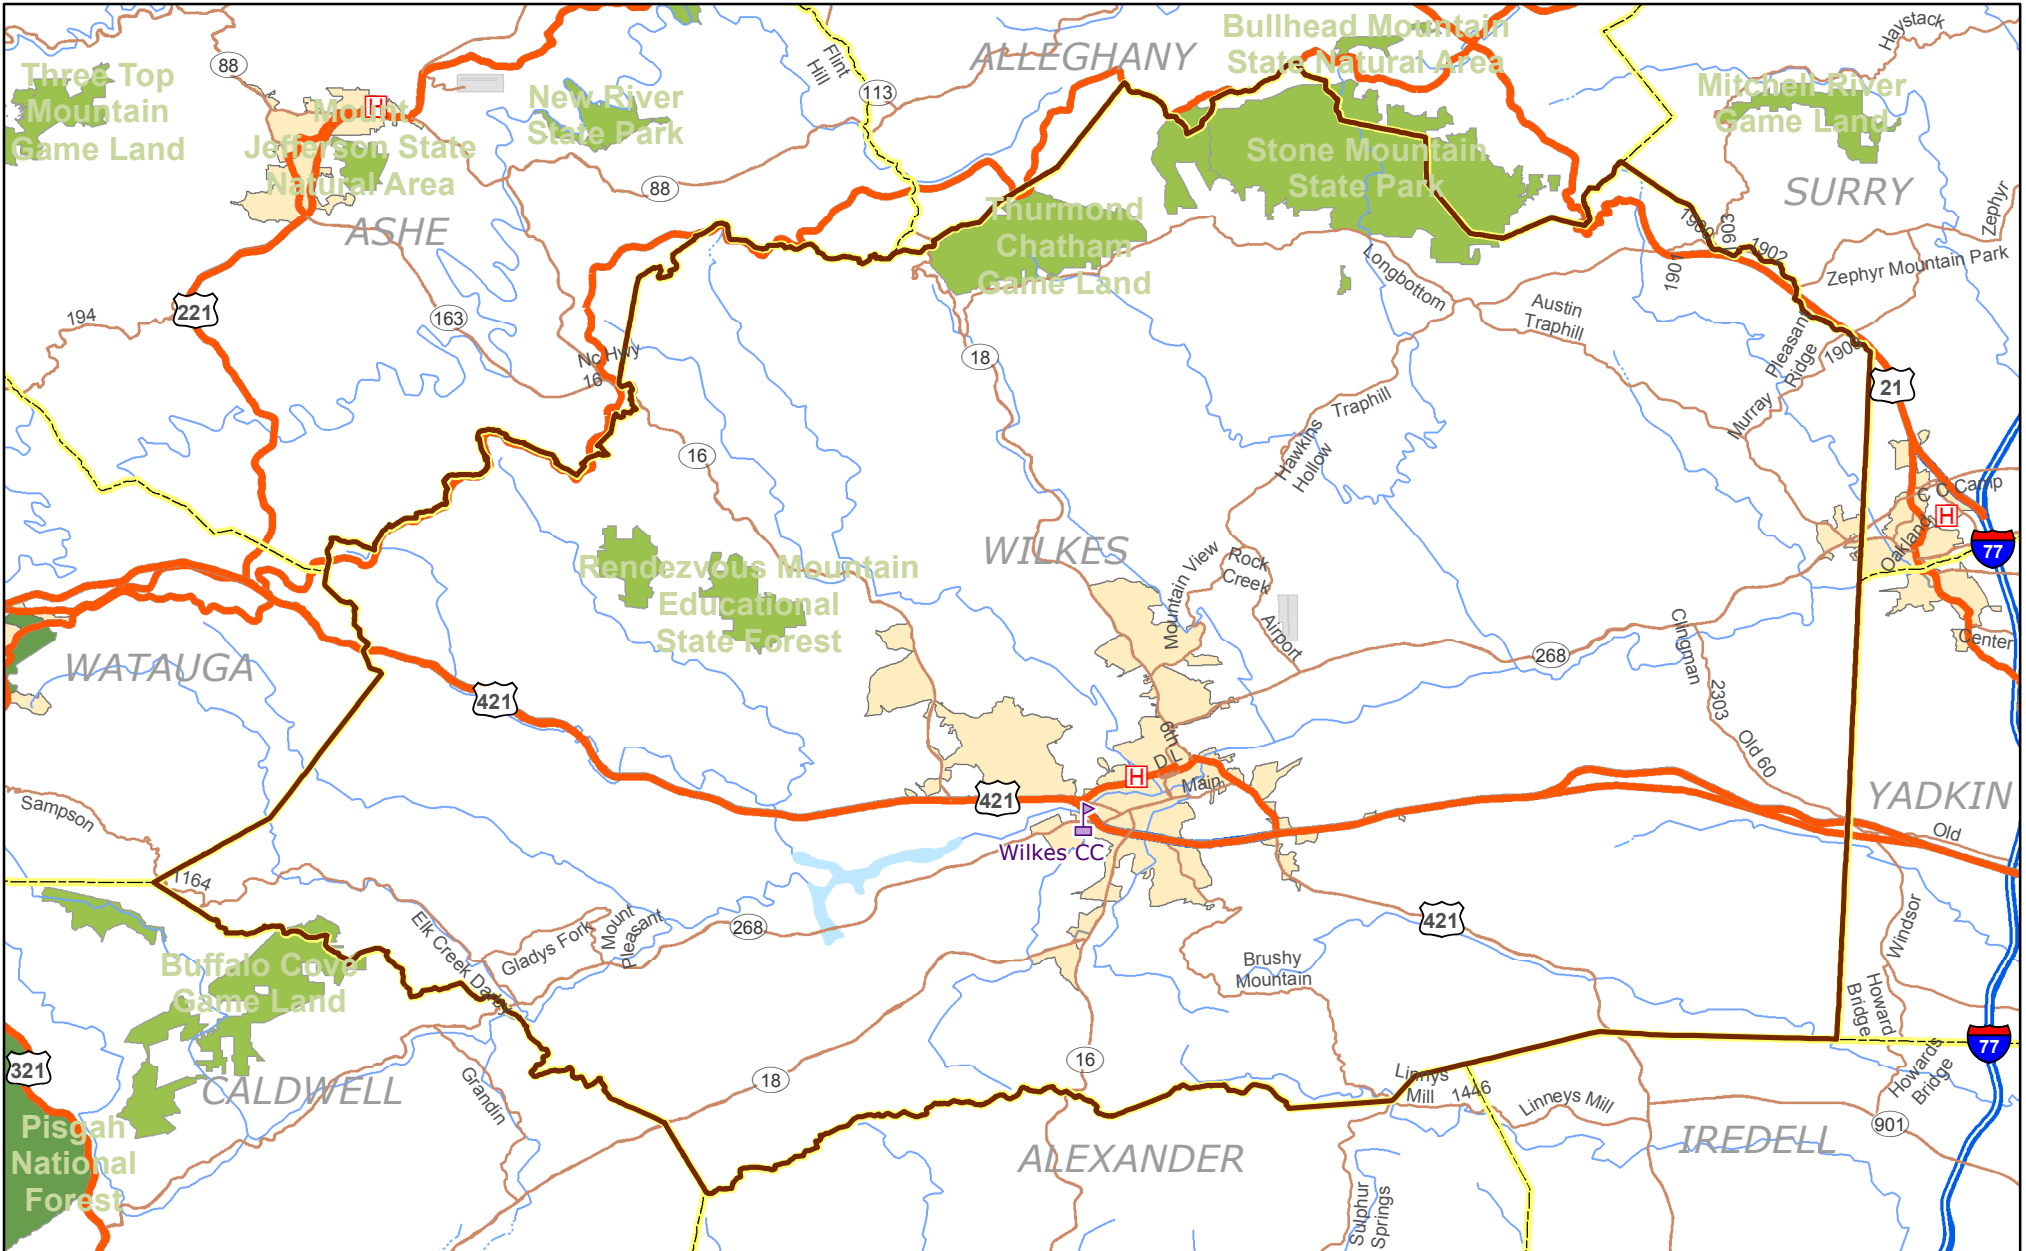

Wilkes County, North Carolina

Legend

14,000,001 - 43,130,585	Public University	Interstate
3,000,001 - 14,000,000	Private University	US Route
0 - 3,000,000	NC Community Colleges	NC Route
	Hospital	Major Railroad Lines
		County Boundary