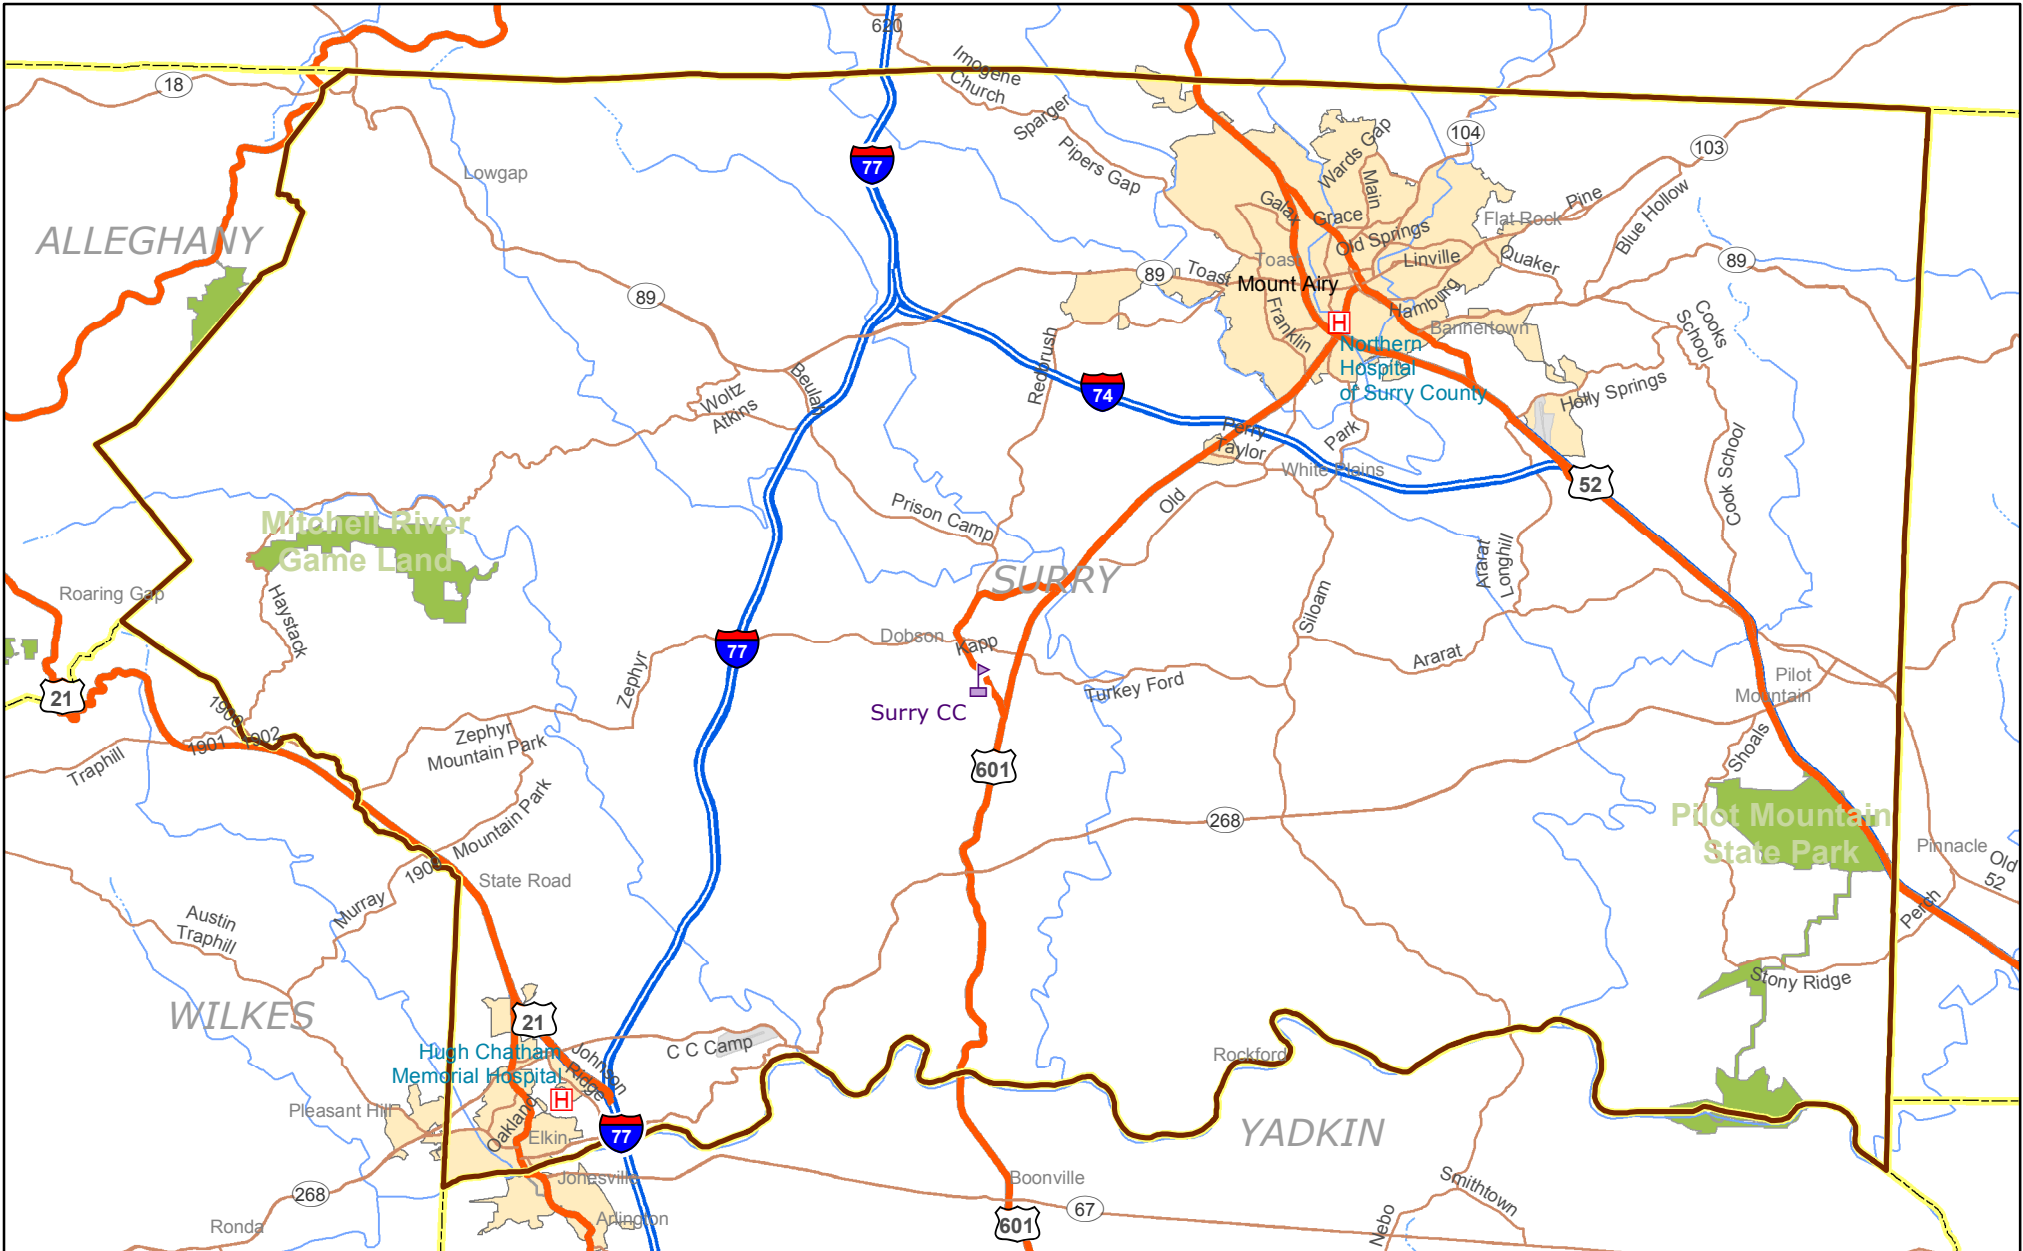

Surry County, North Carolina

Legend

14,000,001 - 43,130,585	Public University	Interstate
3,000,001 - 14,000,000	Private University	US Route
0 - 3,000,000	NC Community Colleges	NC Route
	Hospital	Major Railroad Lines
		County Boundary